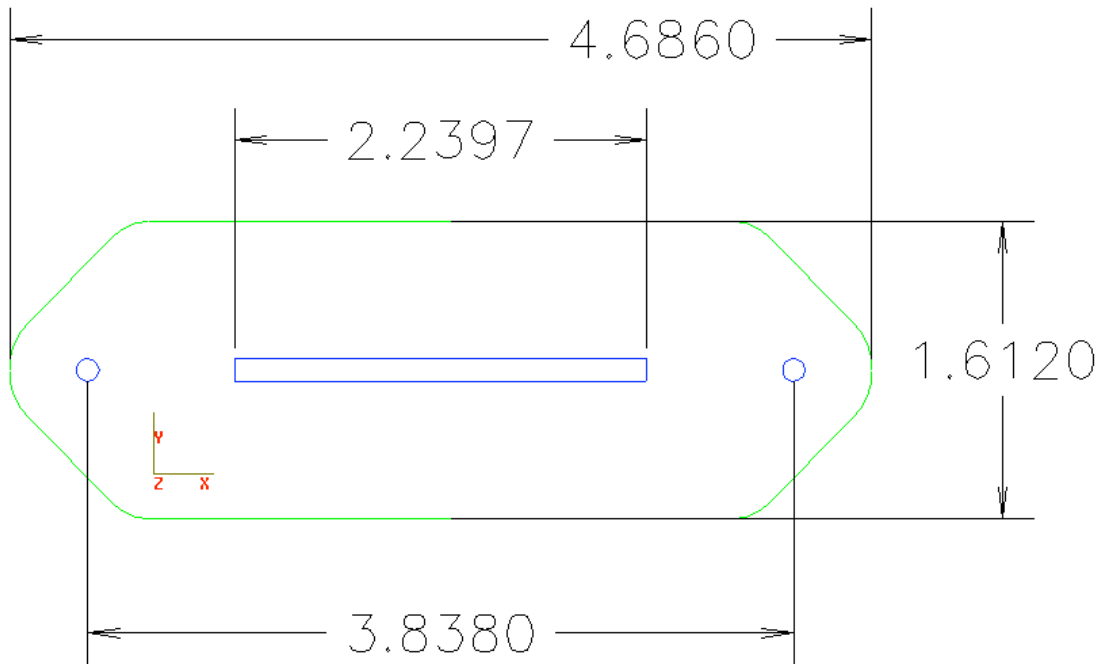

Physical dimensions:

V V G blade Dogear pickup dimensions {all dimensions in inches}; the pickup requires a cavity ~ 0.700" deep.

All Rights reserved Vintage Vibe Guitars.

www.vintagevibeguitars.com

(925) 337-0991