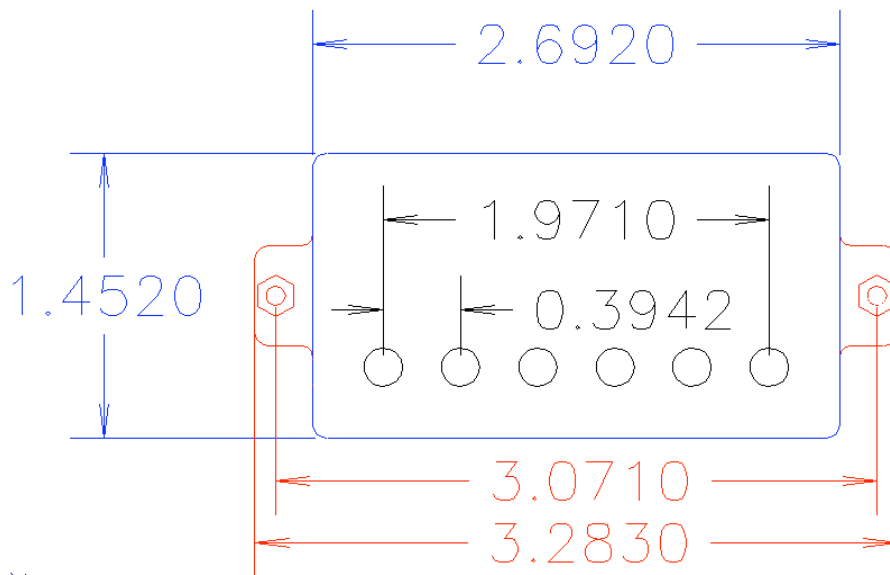

H540 Dimensions

Bridge:

Neck position pickup:

✕

All dimensions are in inches.

All rights reserved by Vintage Vibe Guitars

www.vintagevibeguitars.com

Phone: (925) 337-0991