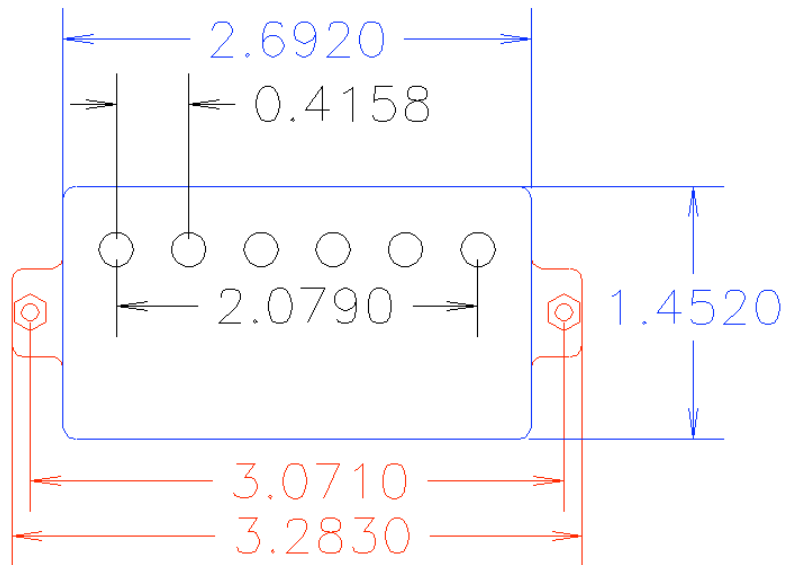

H540 Dimensions

Bridge:

Neck position pickup:

✕

All dimensions are in inches.

All rights reserved by Vintage Vibe Guitars

www.vintagevibeguitars.com

Phone: (925) 337-0991